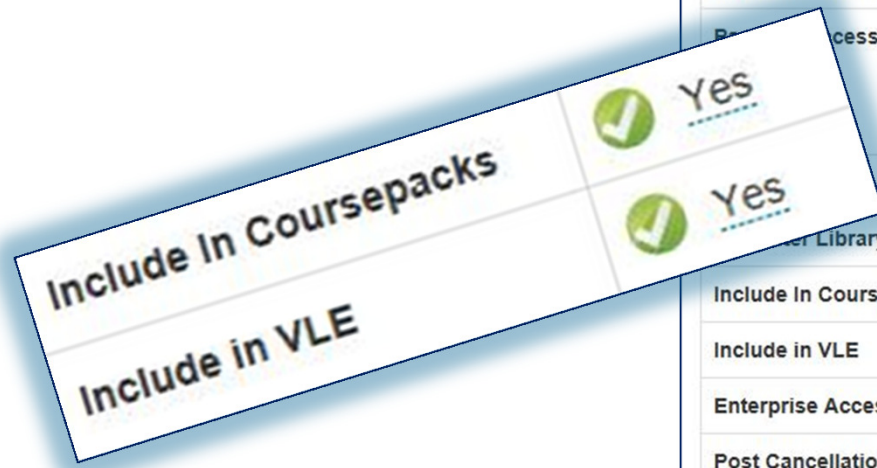

Management tool for

- ✦ Subscriptions Team
- ✦ Faculty Librarians

Licence Properties	
Property	Status
Concurrent Access	✓ No limit
Remote Access	✓ Yes
Walk In Access	✓ Yes
Multi Site Access	✓ Yes
Other Access	? Other
Library Loans	✗ No
Library Loans	✓ Yes
Include In Coursepacks	✓ Yes
Include in VLE	✓ Yes
Enterprise Access	✗ No
Post Cancellation Access Entitlement	✓ Yes